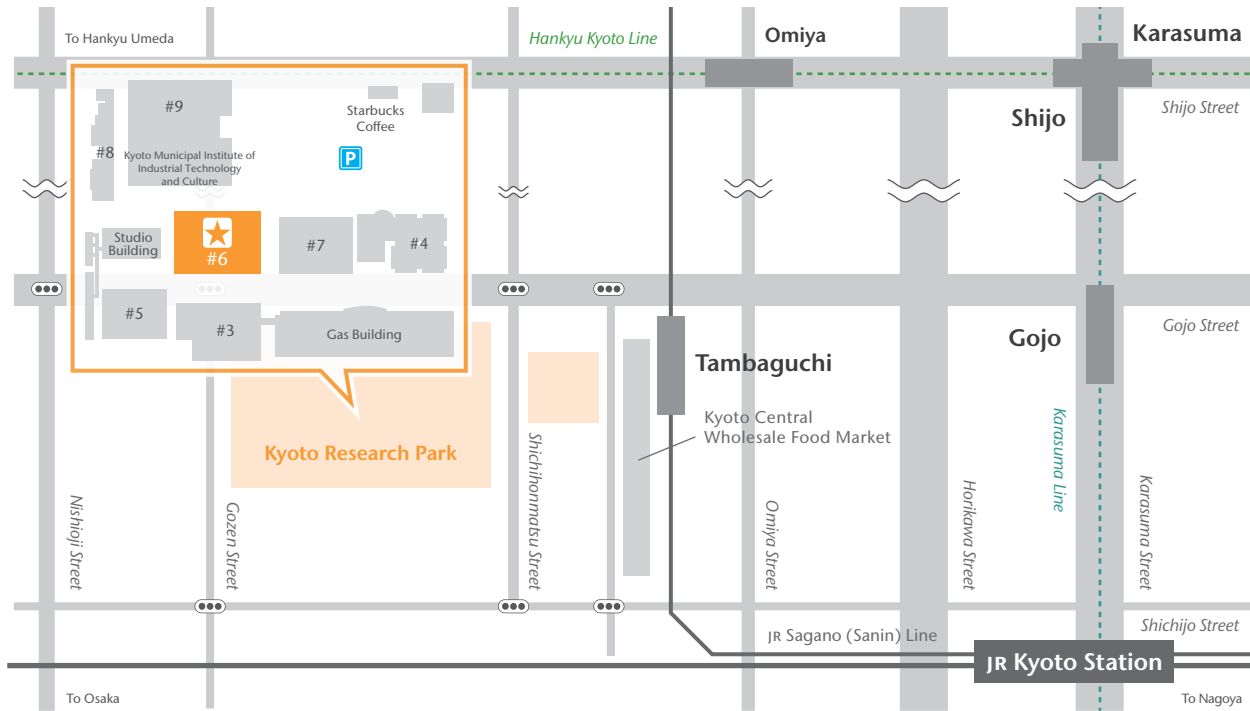

## Kyoto Headquarters

Room 310, Building No. 6, 93 Chudoji Awatacho Shimogyo-ku Kyoto 600-8815 Japan Tel. +81-75-874-1474 / Fax. +81-75-874-1476

From Kyoto Station

Taxi: About 10 minutes (Approx. 1,000 JPY)

JR railway: Get off at the first stop, Tambaguchi Station. 5 minutes to walk from the station to the office.