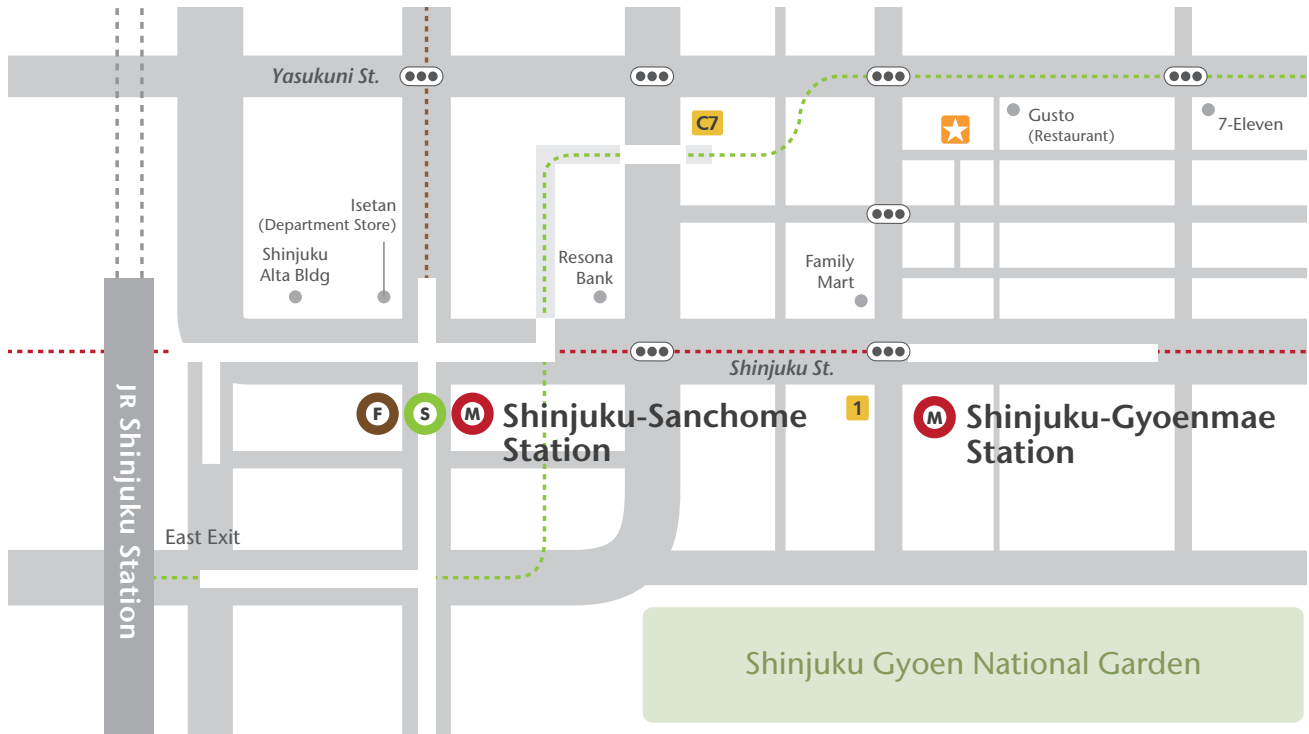

### Tokyo Office

6th Floor 1-34-3 Shinjuku Shinjuku-ku Tokyo 160-0022 Japan Tel. +81-3-6457-4627 / Fax. +81-3-6457-4637

About 20 min. from Tokyo Station by taxi.